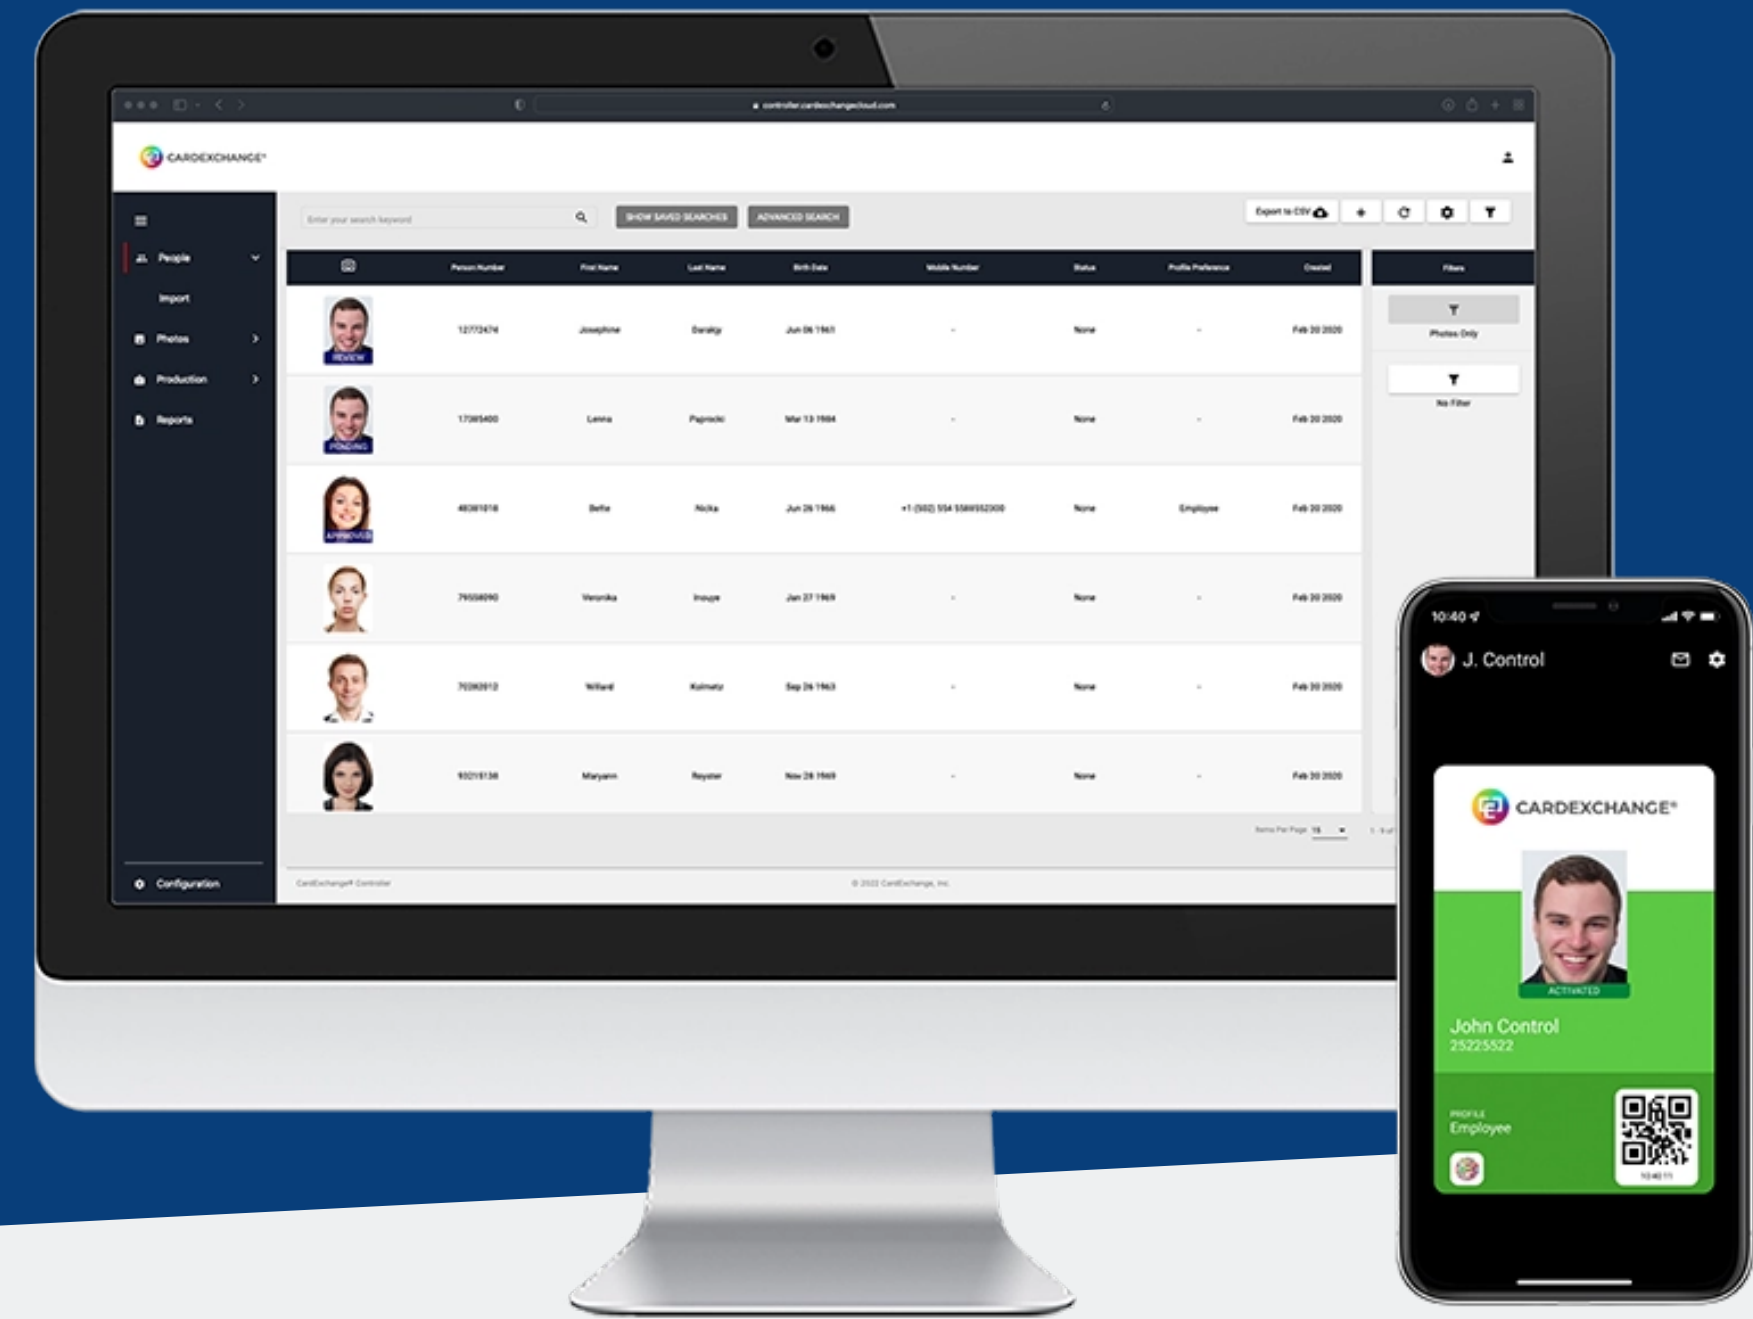

NEW FOR
2022

The Future

Cloud-based, remote management gives you full control.

- Add, revoke and update records remotely
- Manage re-issuance and renewal processes in seconds
- Revoke ID and access in real time
- Rebrand, update photos and job titles instantly
- Email notification for users to return ID cards
- Issue a digital ID credential onto a mobile phone